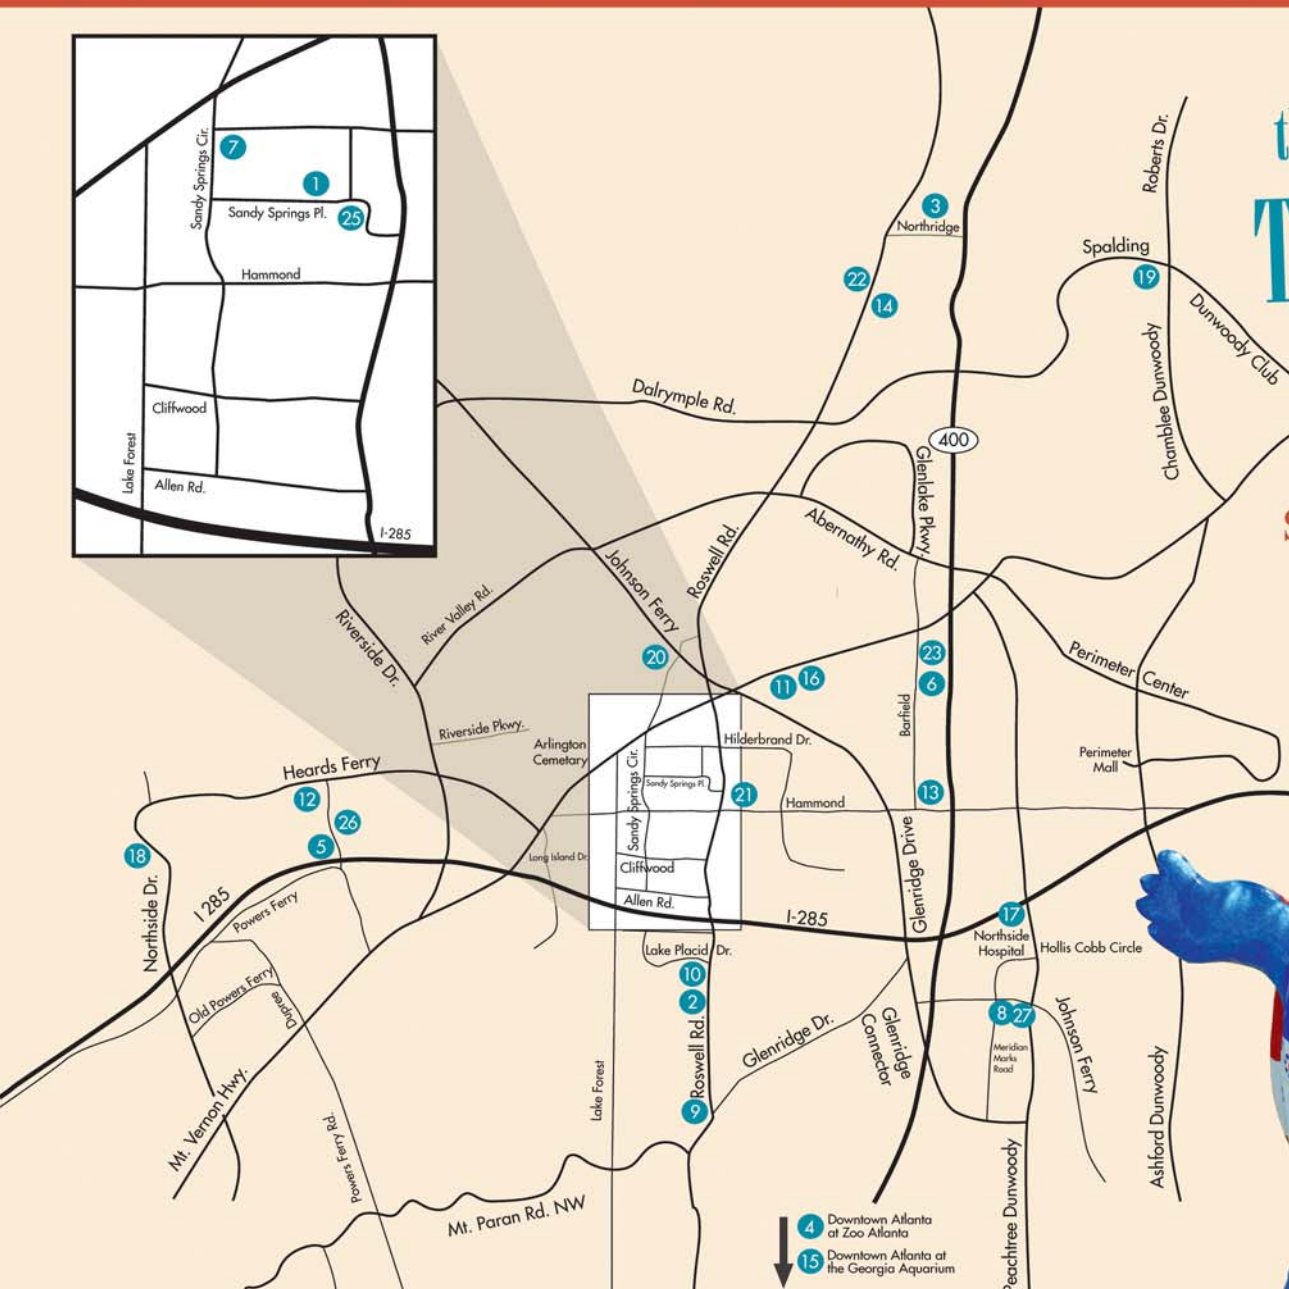

5 Multi-Culti Turtle
Riverwood High School
5900 Heards Drive NW

8 Doctor Turtle
Children's Healthcare of Atlanta
1001 Johnson Ferry Rd. NE

11 Titian Turtle
Sandy Springs Regional Library
395 Mount Vernon Hwy. NE

9 "See" Turtle
InSight Your Vision Source
5380 Roswell Rd.

12 Lucky
At the intersection of
River Chase Subdivision
and Heards Ferry Rd.

15 Fen
Georgia Aquarium
225 Baker Street NW
Downtown Atlanta

the TOWN TURTLES

23 Ivan the Terrapin
Holy Innocents'
Episcopal School
805 Mount Vernon Hwy. NW

26 Tina Turtle
Sandy Springs Fire Station
6025 Heards Road

18 Song of the Chattahoochee
Winterthur Subdivision - Near
the intersection of Northside
Dr. and Heards Ferry Rd.

21 Homer - Where The Heart Is
Sandy Springs Hospitality
& Tourism Welcome Center
6065 Roswell Rd., Ste. 210

24 Tuga
J Christopher's
605 Atlanta St., Roswell
(Not Shown)

27 Shell-Lock, the Security Turtle
Children's Healthcare of Atlanta
1001 Johnson Ferry Rd. NE