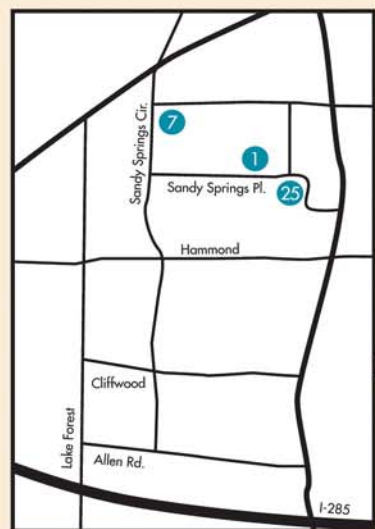

5 Multi-Culti Turtle
Riverwood High School
5900 Heards Drive NW

8 Doctor Turtle
Children's Healthcare of Atlanta
1001 Johnson Ferry Rd. NE

11 Titian Turtle
Sandy Springs Regional Library
395 Mount Vernon Hwy. NE

14 Merging World
North Springs High School
7447 Roswell Rd.

3 Monet Water Lilies
Huntcliff Subdivision -
Roswell Rd. between
Northridge and Dunwoody Pl.

6 Cable Turtle
Byers Engineering Company
6285 Barfield Rd.

9 "See" Turtle
InSight Your Vision Source
5380 Roswell Rd.

12 Lucky
At the intersection of
River Chase Subdivision
and Heards Ferry Rd.

15 Fen
Georgia Aquarium
225 Baker Street NW
Downtown Atlanta

the TOWN TURTLES

21 Homer - Where The Heart Is
Sandy Springs Hospitality
& Tourism Welcome Center
6065 Roswell Rd., Ste. 210

24 Tuga
J Christopher's
605 Atlanta St., Roswell
(Not Shown)

27 Shell-Lock, the Security Turtle
Children's Healthcare of Atlanta
1001 Johnson Ferry Rd. NE